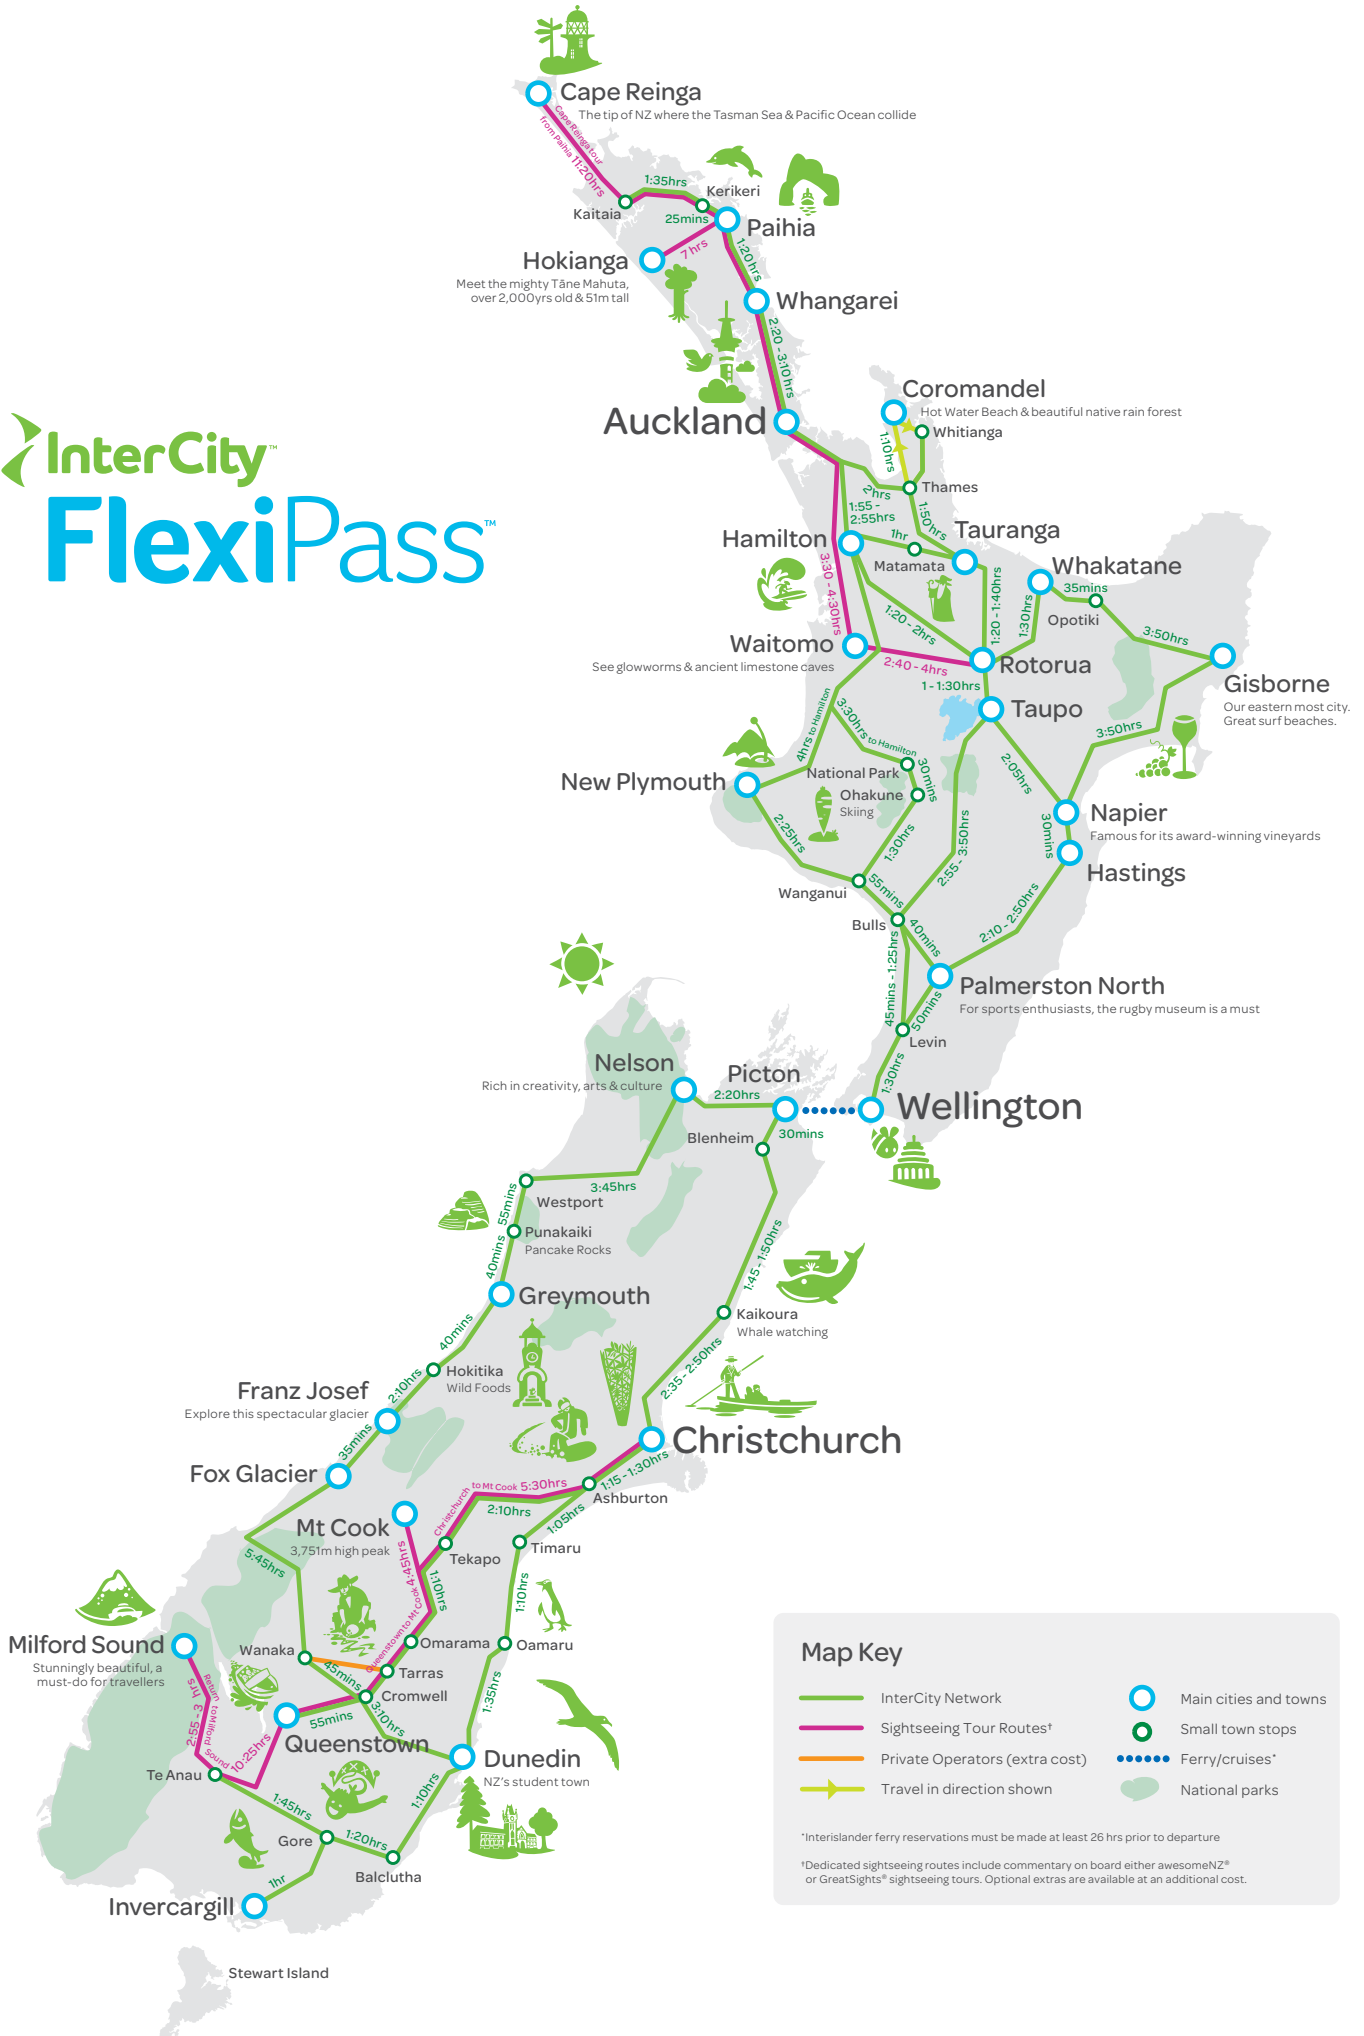

InterCity™ FlexiPass™

Map Key

	InterCity Network		Main cities and towns
	Sightseeing Tour Routes*		Small town stops
	Private Operators (extra cost)		Ferry/cruises*
	Travel in direction shown		National parks

*Interislander ferry reservations must be made at least 26 hrs prior to departure
*Dedicated sightseeing routes include commentary on board either awesomeNZ® or GreatSights® sightseeing tours. Optional extras are available at an additional cost.